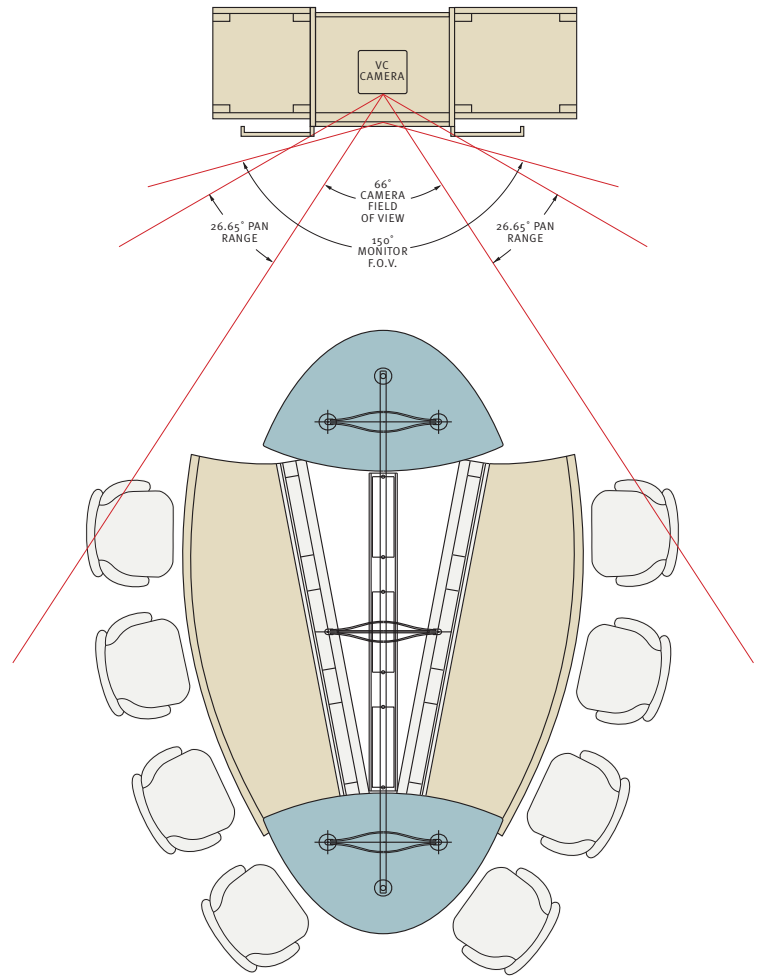

VERTEX  
ODYSSEY

NUCRAFT

- A. Beveled Step
- B. Convex
- C. Grasp
- D. Tapered

A. Trash Management  
B. Rack System  
C. Smart Wiring